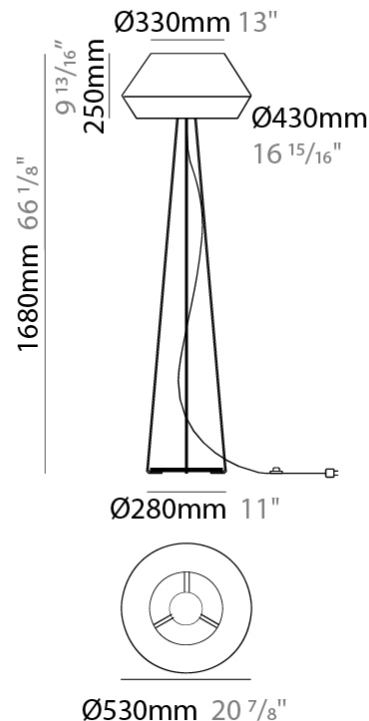

D114006-

base number   Finish
Options

PROJECT	_____
TYPE	_____
SPECIFIER	_____
QUANTITY	_____
DATE	_____

1. To build a product code in our configurator select the specify button on the base model # product page
2. To build a manual product code on this datasheet choose from the options listed below in blue font and add the suffix to the base model #

GENERAL

Series: Banyo _____
Partner: Ole _____
Division: Design _____
Installation: Portable _____
Product Type: Floor _____
Mounting Location: Floor _____
Light Distribution: Indirect _____

PHYSICAL

Shape: Dome _____
Diameter (mm): 330 _____
Diameter (in): 13 _____
Height (mm): 1680 _____
Height (in): 66 1/8 _____
Weight (kg): 6 _____
Weight (lbs): 13.2 _____
Diffuser: Satin Glass _____
Fixture Finish: BEI / BLK / BLU / COG / DGN / GRY / MRN / MOC / MUS / OLV / SIL / STN / TER / WHI _____
Holder Finish: Granulated White _____
Fixture Material: Fabric Cord / Metal _____
Primary Material: Fabric - Recycled _____
Upon Request: Other fabric cord colors available upon request (see downloadable finish chart) _____

ELECTRICAL

Number of Lamps: 1 _____
Lamp Type: LED Retrofit _____
Lamp Shape: A19 _____
Bulb Included: Bulb Not Included _____
Max. Wattage Per Lamp (W): 15 _____
Lamp Base: E26 _____
Input Voltage (V): 120 _____
Upon Request: 277Vac / GU24 _____

LED

OPTICAL

RATINGS AND CERTIFICATIONS

Certified By: Certified for North American Standards _____
IP rating: IP20 _____