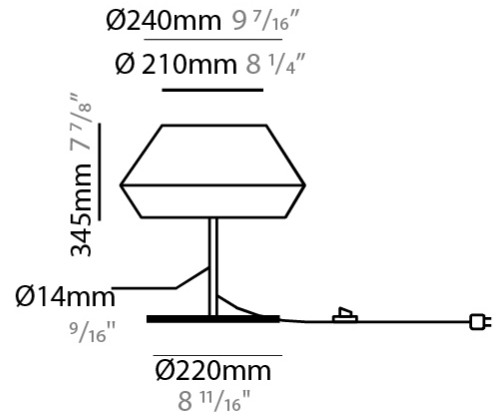

BANYO PORTABLE

D114005-

base number _____
Finish _____
Options _____

1. To build a product code in our configurator select the specify button on the base model # product page
2. To build a manual product code on this datasheet choose from the options listed below in blue font and add the suffix to the base model #

GENERAL

Series: Banyo _____
Partner: Ole _____
Division: Design _____
Installation: Portable _____
Product Type: Table _____
Mounting Location: Table _____
Light Distribution: Indirect _____

PHYSICAL

Shape: Dome _____
Diameter (mm): 240 _____
Diameter (in): 9 7/16 _____
Height (mm): 345 _____
Height (in): 13 7/16 _____
Weight (kg): 1.6 _____
Weight (lbs): 3.53 _____
Diffuser: Satin Glass _____
Fixture Finish: BEI / BLK / BLU / COG / DGN / GRY / MRN / MOC / MUS / OLV / SIL / STN / TER / WHI _____
Holder Finish: Granulated White _____
Fixture Material: Fabric Cord / Metal _____
Primary Material: Fabric - Recycled _____
Upon Request: Other fabric cord colors available upon request (see downloadable finish chart) _____

ELECTRICAL

Number of Lamps: 1 _____
Lamp Type: LED Retrofit _____
Lamp Shape: A19 _____
Bulb Included: Bulb Not Included _____
Max. Wattage Per Lamp (W): 15 _____
Lamp Base: E26 _____
Input Voltage (V): 120 _____
Upon Request: 277Vac / GU24 _____

LED

OPTICAL

RATINGS AND CERTIFICATIONS

Certified By: Certified for North American Standards _____
IP rating: IP20 _____

Ø300mm 11 13/16"