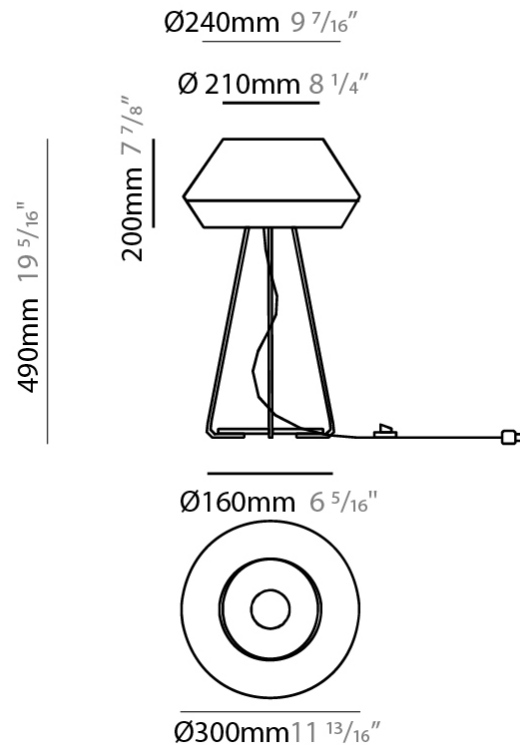

PROJECT	
TYPE	
SPECIFIER	
QUANTITY	
DATE	

BANYO PORTABLE

D114004-

base number   Finish
Options

1. To build a product code in our configurator select the specify button on the base model # product page
2. To build a manual product code on this datasheet choose from the options listed below in blue font and add the suffix to the base model #

GENERAL

Series: Banyo
Partner: Ole
Division: Design
Installation: Portable
Product Type: Table
Mounting Location: Table
Light Distribution: Indirect

PHYSICAL

Shape: Dome
Diameter (mm): 300
Diameter (in): 11 ¹³/₁₆
Height (mm): 490
Height (in): 19 ⁵/₁₆
Weight (kg): 1.7
Weight (lbs): 3.7
Diffuser: Satin Glass
Fixture Finish: BEI / BLK / BLU / COG / DGN / GRY / MRN / MOC / MUS /
OLV / SIL / STN / TER / WHI
Holder Finish: Granulated White
Fixture Material: Fabric Cord / Metal
Primary Material: Fabric - Recycled
Upon Request: Other fabric cord colors available upon request (see
downloadable finish chart)

ELECTRICAL

Number of Lamps: 1
Lamp Type: LED Retrofit
Lamp Shape: A19
Bulb Included: Bulb Not Included
Max. Wattage Per Lamp (W): 15
Lamp Base: E26
Input Voltage (V): 120
Upon Request: 277Vac / GU24

LED

OPTICAL

RATINGS AND CERTIFICATIONS

Certified By: Certified for North American Standards
IP rating: IP20